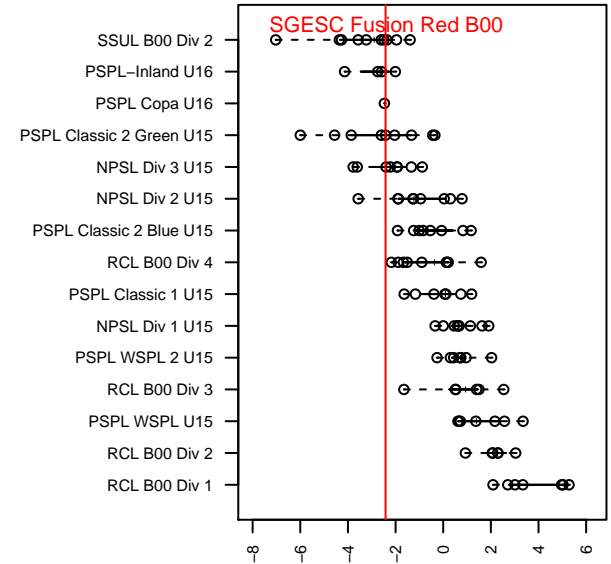

SGESC Fusion Red B00

Spanaway Graham Eatonville SC
 Graham, WA
 B00 total strength=1007
 attack=3.08 defense=1.36
 fall league = PSPL Classic 2 Green U15

alt names used:
 Fusion 00
 Fusion [B]00 (SGEOSC)
 SGEOSC Fusion 00'
 SGEO FUSION 00 ()

Venues played:
 2015 KCC BU15
 2015 KITG BU15 Red
 2015 PSPL Classic 2 Green U15
 2015 WA Cup HS U15 Silver U15

**attack and defense variance (black dot)
relative to other teams
and top 10 in region**

**attack and defense rating
relative to others at age
and all opponents in last 13 months**