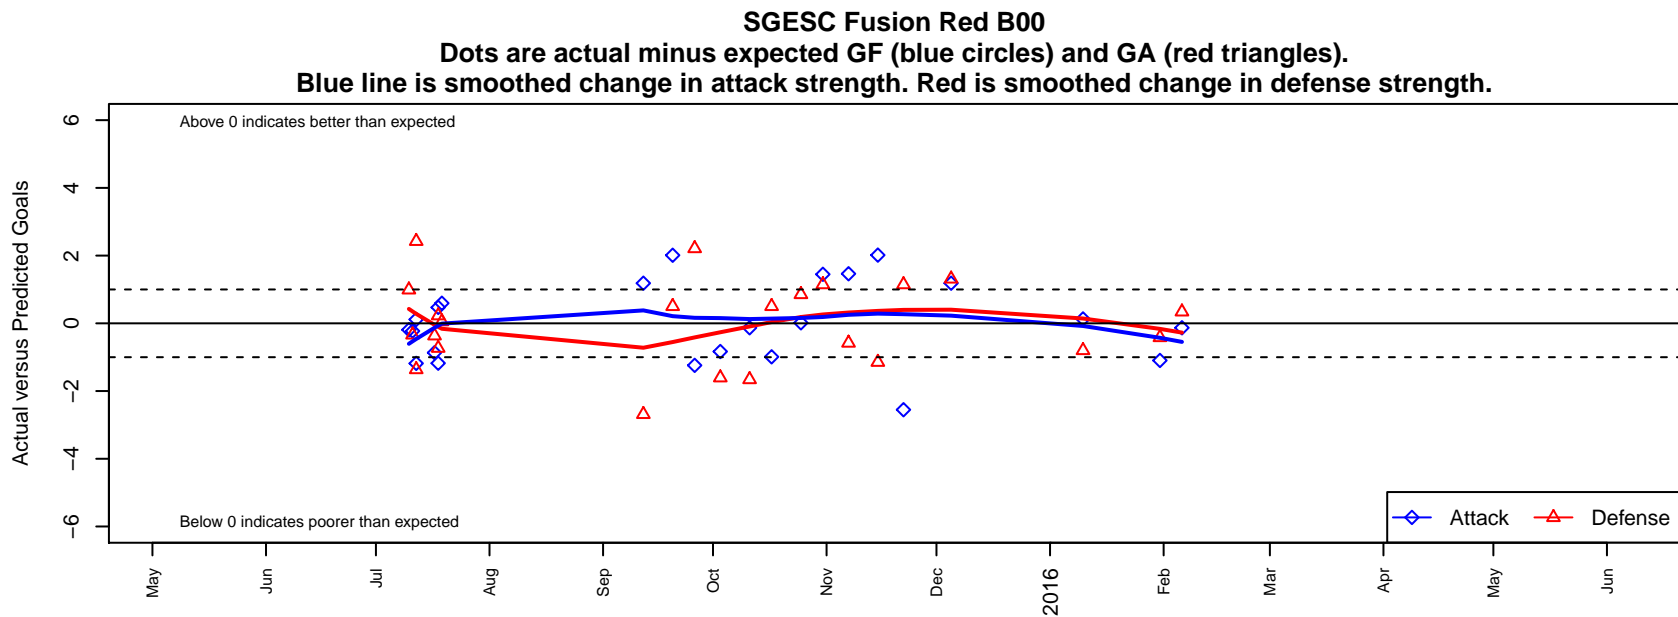

SGESC Fusion Red B00

Spanaway Graham Eatonville SC
 Graham, WA
 B00 total strength=1007
 attack=3.08 defense=1.36
 fall league = PSPL Classic 2 Green U15

alt names used:
 Fusion 00
 Fusion [B]00 (SGEOSC)
 SGEOSC Fusion 00'
 SGEO FUSION 00 ()

Venues played:
 2015 KCC BU15
 2015 KITG BU15 Red
 2015 PSPL Classic 2 Green U15
 2015 WA Cup HS U15 Silver U15

**attack and defense variance (black dot)
relative to other teams
and top 10 in region**

**attack and defense rating
relative to others at age
and all opponents in last 13 months**